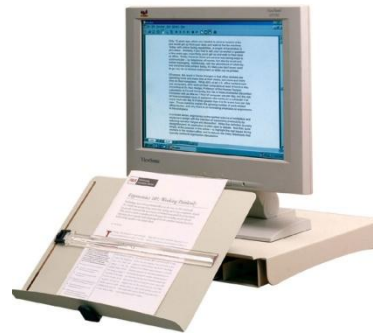

We also encourage our clients to ensure that the foot stools they are acquiring have a smooth action/movement to them. This movement is important in terms alleviating the possible effects of circulatory stasis.

For product and pricing information contact us directly .

DOCUMENT HOLDERS | DESK SLOPES

DH640
In-Line Document Holder

Inline documents holders carry a high degree of functionality and utility for end users. Vitruvian Ergonomics represents a number different style of these user friendly devices. Anyone who works with paper copy simultaneously with the PC stands to benefit greatly.

In the same vain, desk slopes can be leveraged to attenuate back and neck pain. Vitruvian Ergonomics carries a full line of these devices

For product and pricing information contact us directly .

MONITOR ARMS | LAPTOP STANDS | CORNER MAKERS