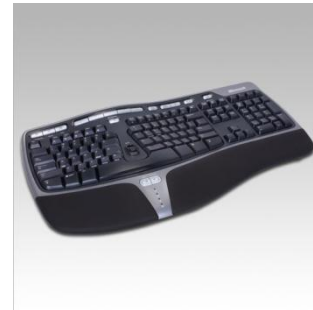

Vitruvian Ergonomics carries a number of task specific chairs and has some degree of latitude to initiate customizations as required. For product and pricing information contact us directly .

KEYBOARD TRAYS

*Keyboard trays and
more keyboard trays.
Any style for any
occasion.*

For product and pricing
information contact us
directly .

INPUT DEVICES - Keyboards

Vitruvian Ergonomics represents several alternative configuration keyboards. We have a full line of split keyboards , left handed keyboards , compact keyboards and low vision keyboards.