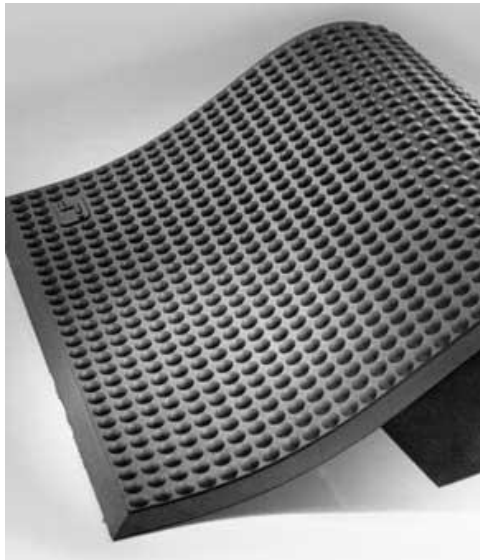

For product and pricing information contact us directly .

Miscellaneous

Lumbar rolls can be leveraged to augment support at the lower back while seated. Vitruvian ergonomics represents the entire Mckenzie line (Super Roll | Standard | Early Compliance).

Arm supports
Task Lighting
Monitor Risers .

Privacy and antiglare filters for desk top monitors , lap tops and PDA's not only secure sensitive information but also protect the screen of the device

The pocket projector permits lap top based presentations to be delivered to groups anytime anywhere. Light weight and great for travel.

Anti Fatigue Matting

Vigor WORKMATS are designed to provide a comfortable place to stand for prolonged periods of time. The nodular design forces feet and leg muscles to work even when standing still. This significantly increases circulation, reduces fatigue, and combats cumulative trauma disorders associated with standing occupations.